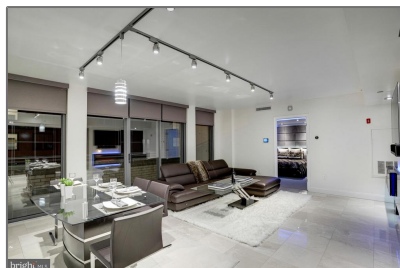

Residential Lease

1,318 Sqft - 11710 OLD GEORGETOWN ROAD
208, NORTH BETHESDA, MD 20852

Basic [Details](#)

Property Type: **Residential Lease**

Listing Type: **For Rent**

Price: **\$3,000**

Bedrooms: **2**

Bathrooms: **2**