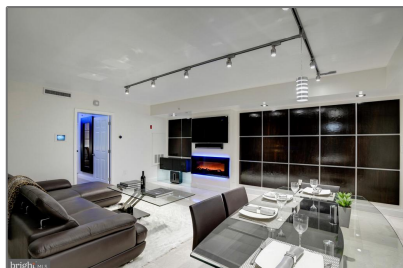

Residential Lease

1,318 Sqft - 11710 OLD GEORGETOWN ROAD
208, NORTH BETHESDA, MD 20852

Basic [Details](#)

Property Type: **Residential Lease**

Listing Type: **For Rent**

Price: **\$3,000**

Bedrooms: **2**

Bathrooms: **2**