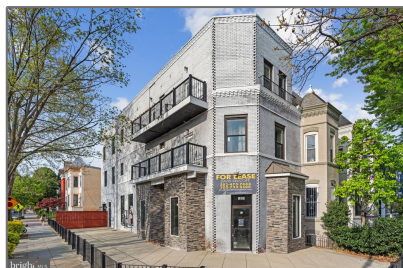

Residential

1,109 Sqft - 1501 1ST STREET NW 1,
WASHINGTON, DC 20001

Basic [Details](#)

Property Type: **Residential**

Listing Type: **For Sale**

Price: **\$645,000**

Bedrooms: **2**

Bathrooms: **2**

Sqft: **1,109 Sqft**

Year Built: **1900**

Price Per SQFT: **\$582**

Status: **Active**

Agent [Info](#)

Amber Williams

(703) 944-3884

amber@sweethomesamerica.com
