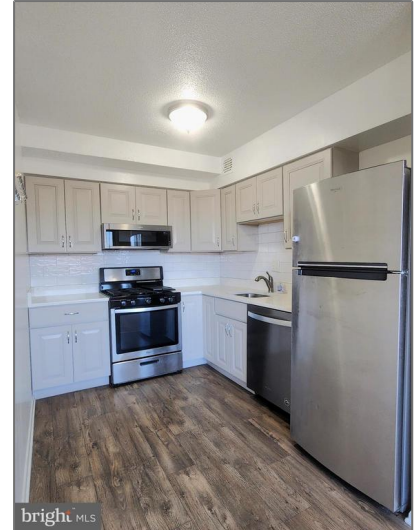

Residential Lease

888 Sqft - 4410 OGLETHORPE STREET 817,
HYATTSVILLE, MD 20781

Basic Details

Property Type: **Residential Lease**

Listing Type: **For Rent**

Price: **\$1,850**

Bedrooms: **2**

Bathrooms: **1**