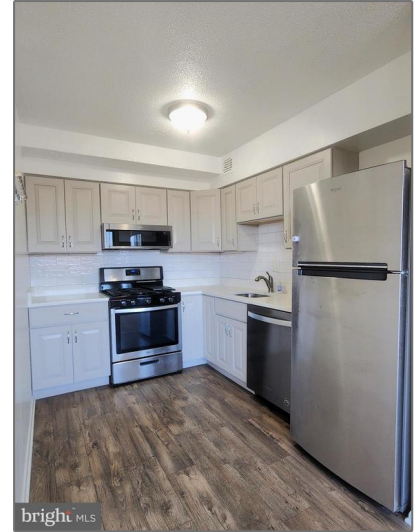

Residential Lease

888 Sqft - 4410 OGLETHORPE STREET 817,
HYATTSVILLE, MD 20781

Basic Details

Property Type: **Residential Lease**

Listing Type: **For Rent**

Price: **\$1,895**

Bedrooms: **2**

Bathrooms: **1**