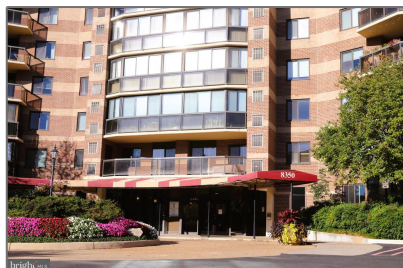

Residential

1,132 Sqft - 8350 GREENSBORO DRIVE 825,
MCLEAN, VA 22102

Basic [Details](#)

Property Type: **Residential**

Listing Type: **For Sale**

Price: **\$475,000**

Bedrooms: **2**

Bathrooms: **2**