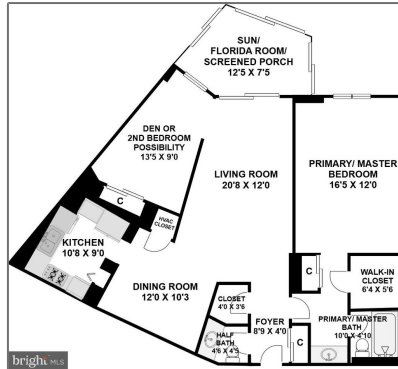

# Residential

1,045 Sqft - 5903 MOUNT EAGLE DRIVE 1611,  
ALEXANDRIA, VA 22303

## Basic Details

Property Type:	<b>Residential</b>
Listing Type:	<b>For Sale</b>
Price:	<b>\$409,500</b>
Bedrooms:	<b>2</b>
Bathrooms:	<b>1</b>
Sqft:	<b>1,045 Sqft</b>
Year Built:	<b>1984</b>
Price Per SQFT:	<b>\$392</b>
Status:	<b>Active</b>