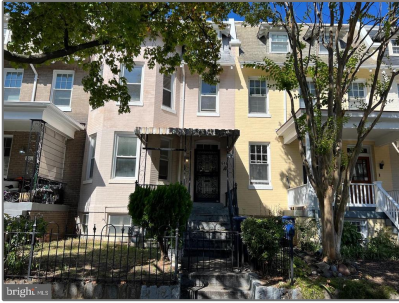

# Residential

1,816 Sqft - 646 LEXINGTON PLACE NE,  
WASHINGTON, DC 20002

## Basic [Details](#)

---

Property Type:	<b>Residential</b>
Listing Type:	<b>For Sale</b>
Price:	<b>\$1,500,000</b>
Sqft:	<b>1,816 Sqft</b>
Year Built:	<b>1913</b>
Price Per SQFT:	<b>\$1,123</b>
Status:	<b>Active</b>