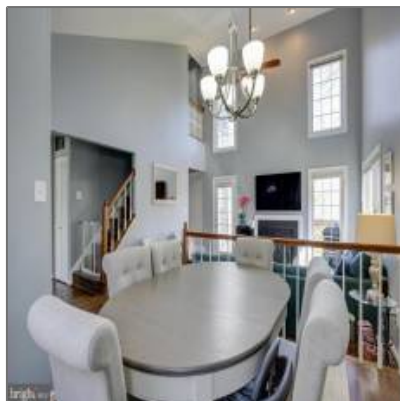

Residential Lease

1,640 Sqft - 8200 MAPLE RIDGE AVENUE,
SPRINGFIELD, VA 22153

Basic [Details](#)

Property Type: **Residential Lease**

Listing Type: **For Rent**

Price: **\$3,650**

Bedrooms: **4**

Bathrooms: **3**