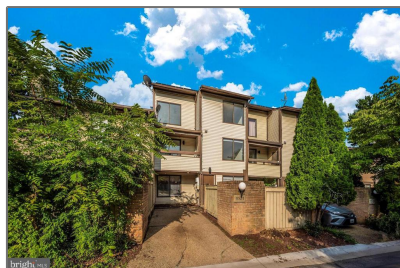

Residential Lease

1,353 Sqft - 9525 TREYFORD TERRACE,
MONTGOMERY VILLAGE, MD 20886

Basic [Details](#)

Property Type: **Residential Lease**

Listing Type: **For Rent**

Price: **\$2,800**

Bedrooms: **4**

Bathrooms: **2**

Sqft: **1,353 Sqft**

Year Built: **1985**

Price Per SQFT: **\$2**

Status: **Active**

Agent [Info](#)

Amber Williams

 (703) 944-3884

 amber@sweethomesamerica.com
