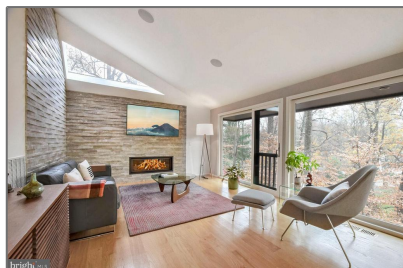

Residential Lease

2,740 Sqft - 5517 MOHICAN ROAD, BETHESDA,
MD 20816

Basic Details

| | |
|-----------------|--------------------------|
| Property Type: | Residential Lease |
| Listing Type: | For Rent |
| Price: | \$7,500 |
| Bedrooms: | 4 |
| Bathrooms: | 2 |
| Sqft: | 2,740 Sqft |
| Year Built: | 1966 |
| Price Per SQFT: | \$5 |
| Status: | Active |