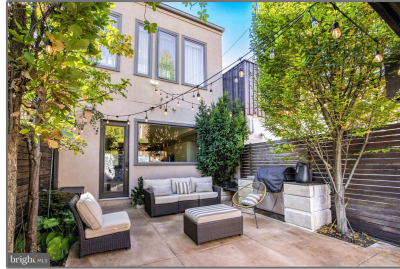

Residential Lease

1,426 Sqft - 1227 S STREET NW, WASHINGTON,
DC 20009

Basic [Details](#)

Property Type: **Residential Lease**

Listing Type: **For Rent**

Price: **\$13,000**

Bedrooms: **2**

Bathrooms: **2**

Sqft: **1,426 Sqft**

Year Built: **1870**

Price Per SQFT: **\$9**

Status: **Active**

Agent [Info](#)

Amber Williams

 (703) 944-3884

 amber@sweethomesamerica.com