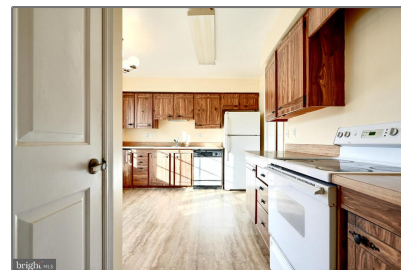

Residential

1,540 Sqft - 6779 SURREYWOOD LANE,
BETHESDA, MD 20817

Basic Details

Property Type: **Residential**

Listing Type: **For Sale**

Price: **\$760,000**

Bedrooms: **3**

Bathrooms: **2**