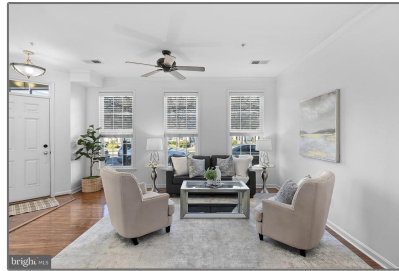

Residential

1,644 Sqft - 19324 DIAMOND LAKE DRIVE,
LEESBURG, VA 20176

Basic [Details](#)

Property Type:	Residential
Listing Type:	For Sale
Price:	\$475,000
Bedrooms:	2
Bathrooms:	2
Sqft:	1,644 Sqft
Year Built:	2009
Price Per SQFT:	\$289
Status:	Active