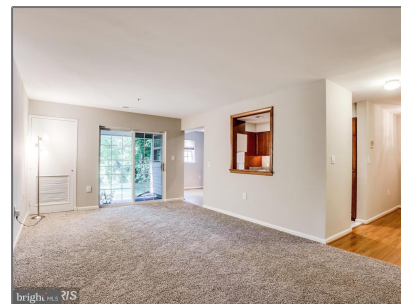

Residential Lease

1,192 Sqft - 8385 MONTGOMERY RUN ROAD,
ELLICOTT CITY, MD 21043

Basic Details

Property Type: **Residential Lease**

Listing Type: **For Rent**

Price: **$2,300**

Bedrooms: **3**

Bathrooms: **2**

Sqft: **1,192 Sqft**

Year Built: **1988**

Price Per SQFT: **$2**

Status: **Active**