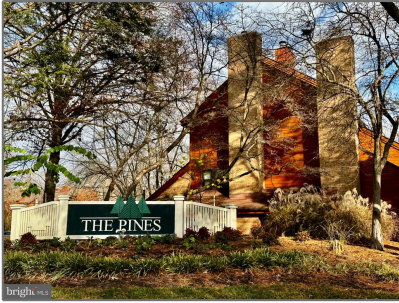

# Residential

936 Sqft - 7539 WEATHER WORN WAY,  
COLUMBIA, MD 21046