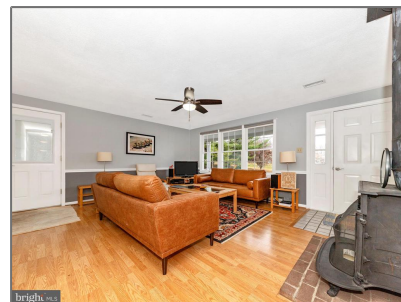

Residential

1,688 Sqft - 8722 INDIAN SPRINGS ROAD,
FREDERICK, MD 21702

Basic Details

Property Type: **Residential**

Listing Type: **For Sale**

Price: **\$425,000**

Bedrooms: **4**

Bathrooms: **2**