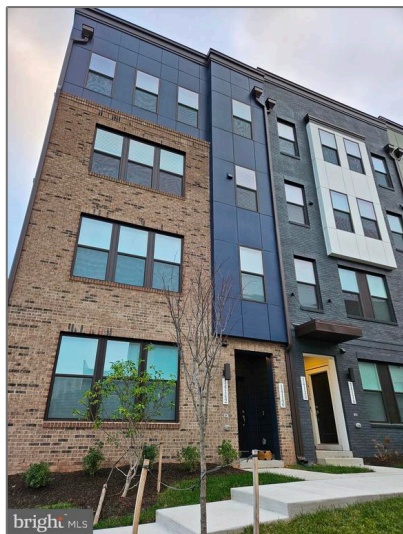

# Residential Lease

1,572 Sqft - 14142 GYPSUM LOOP, CHANTILLY,  
VA 20151

## Basic Details

Property Type: **Residential Lease**

Listing Type: **For Rent**

Price: **\$3,400**

Bedrooms: **3**

Bathrooms: **2**

Sqft: **1,572 Sqft**

Year Built: **2024**