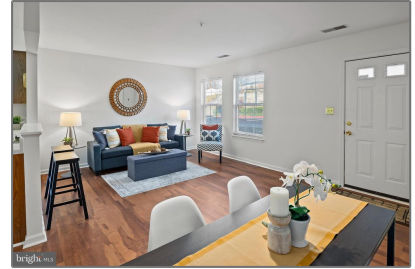

Residential

1,260 Sqft - 6271 SANDPIPER COURT 8,
ELKRIDGE, MD 21075

Basic [Details](#)

| | |
|-----------------|--------------------|
| Property Type: | Residential |
| Listing Type: | For Sale |
| Price: | \$315,000 |
| Bedrooms: | 2 |
| Bathrooms: | 2 |
| Sqft: | 1,260 Sqft |
| Year Built: | 1995 |
| Price Per SQFT: | \$250 |
| Status: | Active |