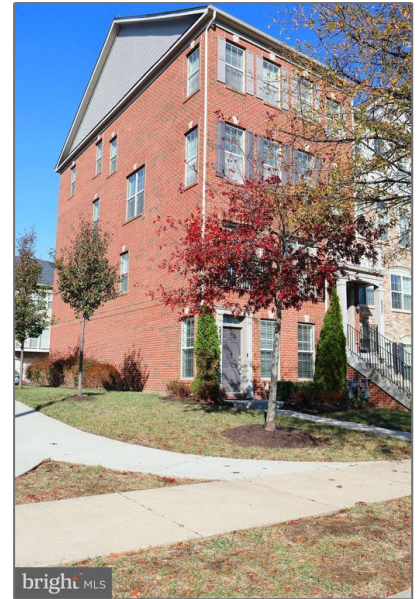

# Residential

1,600 Sqft - 2559 CAMPUS WAY N 54, LANHAM,  
MD 20706

## Basic [Details](#)

---

Property Type:	<b>Residential</b>
Listing Type:	<b>For Sale</b>
Price:	<b>\$434,000</b>
Bedrooms:	<b>3</b>
Bathrooms:	<b>2</b>
Sqft:	<b>1,600 Sqft</b>
Year Built:	<b>2017</b>
Price Per SQFT:	<b>\$271</b>
Status:	<b>Active</b>