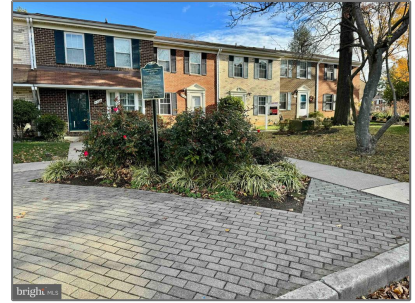

# Residential

1,080 Sqft - 8792 TAMAR DRIVE 14, COLUMBIA,  
MD 21045