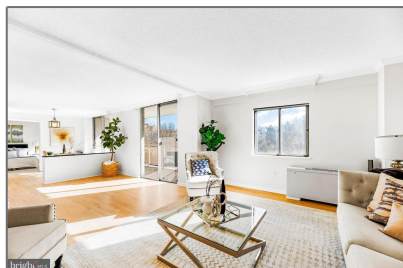

Residential

1,551 Sqft - 7501 DEMOCRACY BOULEVARD,
BETHESDA, MD 20817

Basic Details

Property Type: **Residential**

Listing Type: **For Sale**

Price: **\$350,000**

Bedrooms: **2**

Bathrooms: **2**

Sqft: **1,551 Sqft**

Year Built: **1960**

Price Per SQFT: **\$226**

Status: **Active**

Agent Info

Amber Williams

📞 (703) 944-3884

✉️ amber@sweethomesamerica.com