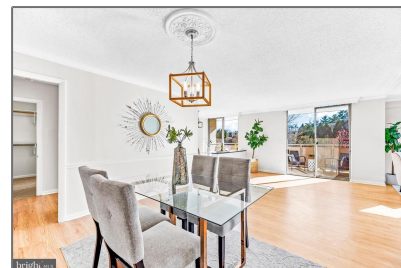

Residential

1,551 Sqft - 7501 DEMOCRACY BOULEVARD,
BETHESDA, MD 20817

Basic Details

Property Type: **Residential**

Listing Type: **For Sale**

Price: **\$350,000**

Bedrooms: **2**

Bathrooms: **2**

Sqft: **1,551 Sqft**

Year Built: **1960**

Price Per SQFT: **\$226**

Status: **Active**

Agent Info

Amber Williams

📞 (703) 944-3884

✉️ amber@sweethomesamerica.com