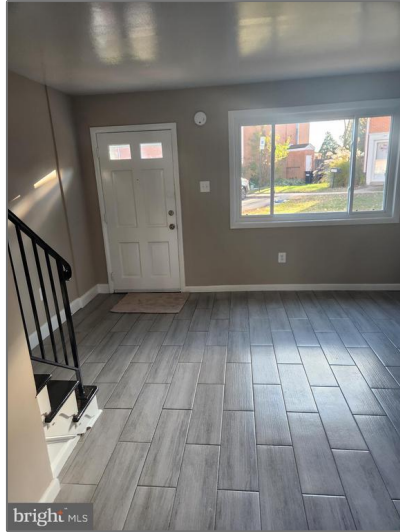

Residential

841 Sqft - 1125 WESTVIEW TERRACE, LAUREL,
MD 20707

Basic Details

Property Type:	Residential
Listing Type:	For Sale
Price:	\$239,000
Bedrooms:	2
Bathrooms:	1
Sqft:	841 Sqft
Year Built:	1977
Price Per SQFT:	\$284
Status:	Active