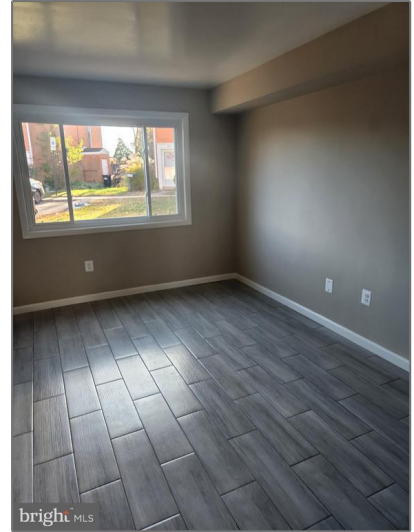

Residential

841 Sqft - 1125 WESTVIEW TERRACE, LAUREL,
MD 20707

Basic Details

Property Type:	Residential
Listing Type:	For Sale
Price:	\$239,000
Bedrooms:	2
Bathrooms:	1
Sqft:	841 Sqft
Year Built:	1977
Price Per SQFT:	\$284
Status:	Active