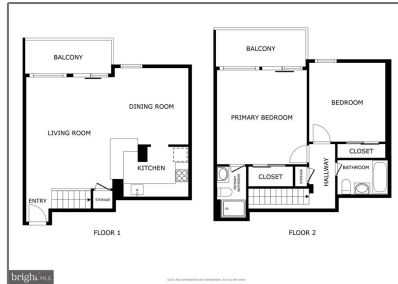

Residential

1,100 Sqft - 430 M STREET SW, WASHINGTON, DC 20024

Basic Details

Property Type:	Residential
Listing Type:	For Sale
Price:	\$624,000
Bedrooms:	2
Bathrooms:	2
Sqft:	1,100 Sqft
Year Built:	1964
Price Per SQFT:	\$567
Status:	Active