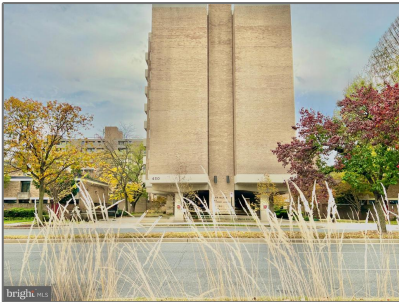

Residential

1,100 Sqft - 430 M STREET SW, WASHINGTON, DC 20024

Basic Details

Property Type:	Residential
Listing Type:	For Sale
Price:	\$624,000
Bedrooms:	2
Bathrooms:	2
Sqft:	1,100 Sqft
Year Built:	1964
Price Per SQFT:	\$567
Status:	Active