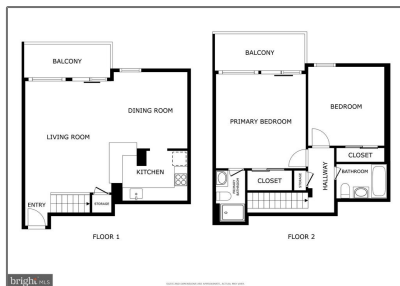

Residential

1,100 Sqft - 430 M STREET SW, WASHINGTON, DC 20024

Basic Details

Property Type: **Residential**

Listing Type: **For Sale**

Price: **\$624,000**

Bedrooms: **2**

Bathrooms: **2**

Sqft: **1,100 Sqft**

Year Built: **1964**

Price Per SQFT: **\$567**

Status: **Active**

Agent Info

Amber Williams

📞 (703) 944-3884

✉️ amber@sweethomesamerica.com
