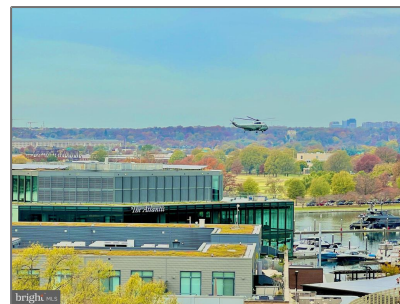

Residential

1,100 Sqft - 430 M STREET SW, WASHINGTON, DC 20024

Basic Details

Property Type: **Residential**

Listing Type: **For Sale**

Price: **\$624,000**

Bedrooms: **2**

Bathrooms: **2**