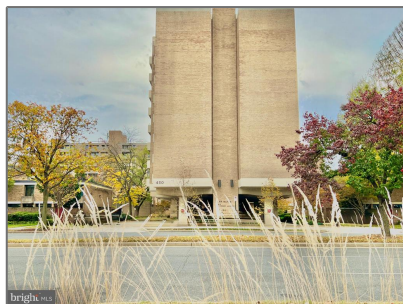

Residential

1,100 Sqft - 430 M STREET SW, WASHINGTON, DC 20024

Basic Details

Property Type: **Residential**

Listing Type: **For Sale**

Price: **\$624,000**

Bedrooms: **2**

Bathrooms: **2**