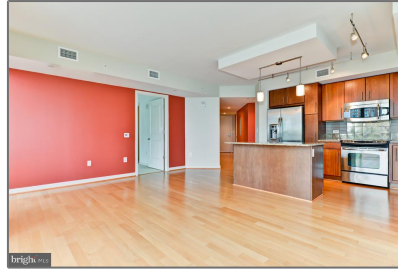

## Basic Details

Property Type:	<b>Residential</b>
Listing Type:	<b>For Sale</b>
Price:	<b>\$720,000</b>
Bedrooms:	<b>2</b>
Bathrooms:	<b>2</b>
Sqft:	<b>1,062 Sqft</b>
Year Built:	<b>2009</b>
Price Per SQFT:	<b>\$678</b>
Status:	<b>Active</b>