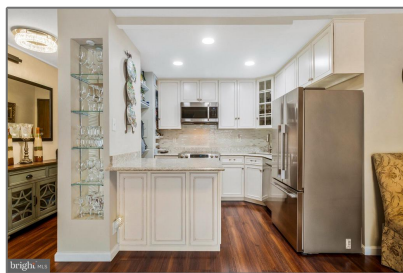

Residential

735 Sqft - 560 N SW, WASHINGTON, DC 20024

Basic Details

Property Type:	Residential
Listing Type:	For Sale
Price:	\$365,000
Bedrooms:	1
Bathrooms:	1
Sqft:	735 Sqft
Year Built:	1966
Price Per SQFT:	\$497
Status:	Active