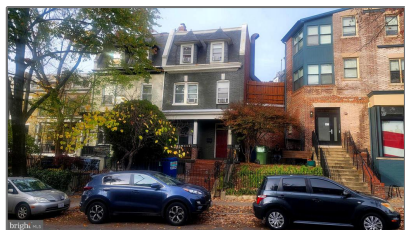

Residential

2,582 Sqft - 1613 IRVING STREET NW,
WASHINGTON, DC 20010

Basic [Details](#)

Property Type: **Residential**

Listing Type: **For Sale**

Price: **\$1,180,000**

Bedrooms: **8**

Bathrooms: **4**

Sqft: **2,582 Sqft**

Year Built: **1910**

Price Per SQFT: **\$570**

Status: **Active**

Agent [Info](#)

Amber Williams

 (703) 944-3884

 amber@sweethomesamerica.com