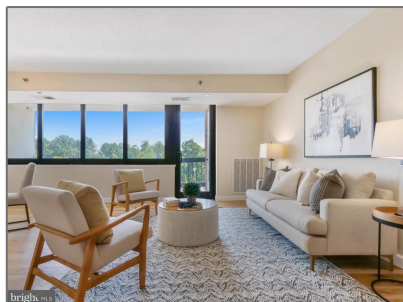

Residential

1,224 Sqft - 1805 CRYSTAL DRIVE 407,
ARLINGTON, VA 22202

Basic Details

Property Type: **Residential**

Listing Type: **For Sale**

Price: **\$639,999**

Bedrooms: **2**

Bathrooms: **2**

Sqft: **1,224 Sqft**

Year Built: **1984**

Price Per SQFT: **\$523**

Status: **Active**

Agent Info

Amber Williams

 (703) 944-3884

 amber@sweethomesamerica.com
