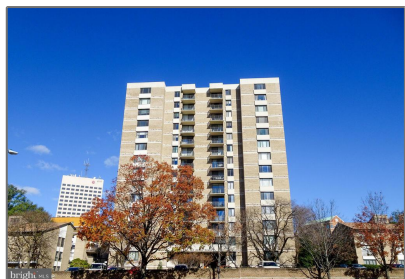

Residential

476 Sqft - N 118 MONROE STREET 401,
ROCKVILLE, MD 20850

Basic [Details](#)

Property Type: **Residential**

Listing Type: **For Sale**

Price: **\$120,000**

Bathrooms: **1**

Sqft: **476 Sqft**