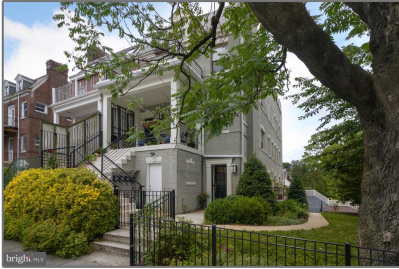

Residential

1,225 Sqft - 4024 14TH STREET NW 2,
WASHINGTON, DC 20011

Basic [Details](#)

Property Type: **Residential**

Listing Type: **For Sale**

Price: **\$575,000**

Bedrooms: **2**

Bathrooms: **2**

Sqft: **1,225 Sqft**

Year Built: **1925**

Price Per SQFT: **\$469**

Status: **Active**

Agent [Info](#)

Amber Williams

 (703) 944-3884

 amber@sweethomesamerica.com
