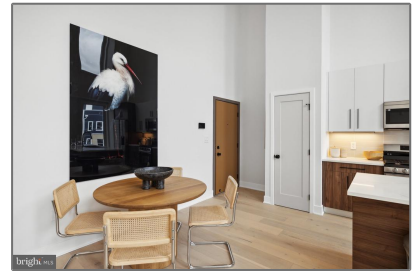

Residential

1,115 Sqft - 845 19 NE, WASHINGTON, DC 20002

Basic Details

Property Type:	Residential
Listing Type:	For Sale
Price:	\$574,900
Bedrooms:	2
Bathrooms:	2
Sqft:	1,115 Sqft
Price Per SQFT:	\$516
Status:	Active