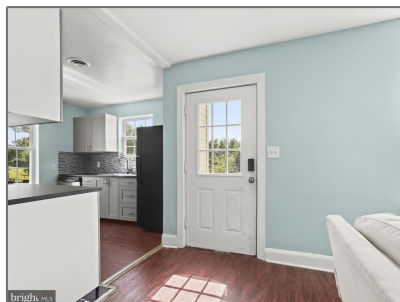

## Basic Details

Property Type: **Residential**

Listing Type: **For Sale**

Price: **\$649,000**

Bedrooms: **6**

Bathrooms: **2**

Sqft: **1,528 Sqft**

Year Built: **1938**