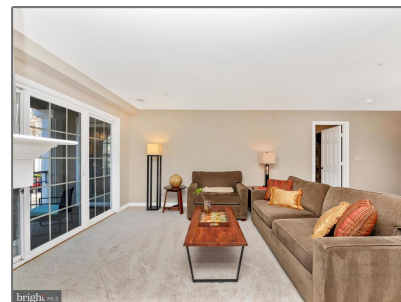

Residential

1,109 Sqft - 112 KENDRICK PLACE 112,
GAITHERSBURG, MD 20878

Basic Details

Property Type: **Residential**

Listing Type: **For Sale**

Price: **\$350,000**

Bedrooms: **2**

Bathrooms: **2**