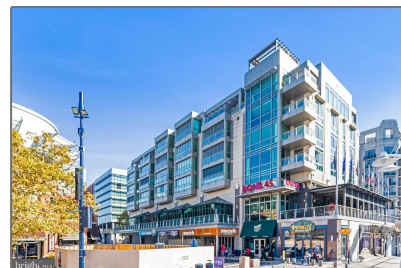

Residential

1,754 Sqft - 143 WATERFRONT STREET 502,
NATIONAL HARBOR, MD 20745

Basic [Details](#)

Property Type: **Residential**

Listing Type: **For Sale**

Price: **\$1,200,000**

Bedrooms: **2**

Bathrooms: **2**