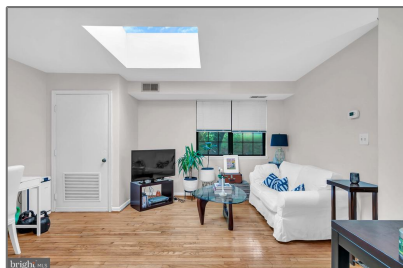

Residential

584 Sqft - 3040 PINEVIEW COURT NE,
WASHINGTON, DC 20018

Basic Details

Property Type: **Residential**

Listing Type: **For Sale**

Price: **\$269,000**

Bedrooms: **1**

Bathrooms: **1**