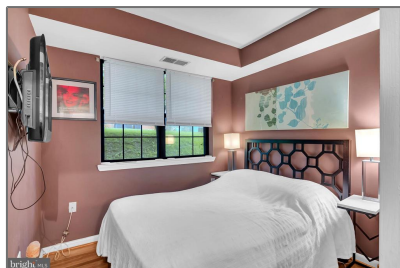

Residential

584 Sqft - 3040 PINEVIEW COURT NE,
WASHINGTON, DC 20018

Basic Details

Property Type: **Residential**

Listing Type: **For Sale**

Price: **\$269,000**

Bedrooms: **1**

Bathrooms: **1**

Sqft: **584 Sqft**

Year Built: **1978**

Price Per SQFT: **\$461**

Status: **Active**

Agent Info

Amber Williams

📞 (703) 944-3884

✉️ amber@sweethomesamerica.com
