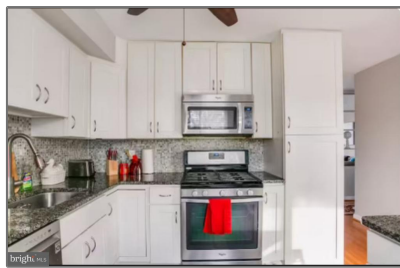

## Basic Details

Property Type: **Residential**

Listing Type: **For Sale**

Price: **\$225,000**

Bedrooms: **2**

Bathrooms: **2**

Sqft: **1,016 Sqft**

Year Built: **1970**