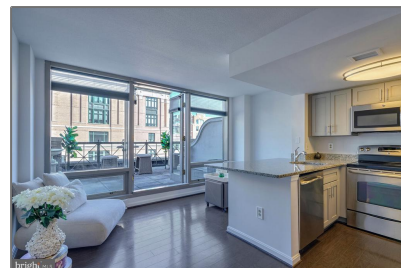

Residential

473 Sqft - 801 PENNSYLVANIA AVENUE NW
1002, WASHINGTON, DC 20004

Basic [Details](#)

Property Type: **Residential**

Listing Type: **For Sale**

Price: **\$435,000**

Bedrooms: **1**

Bathrooms: **1**