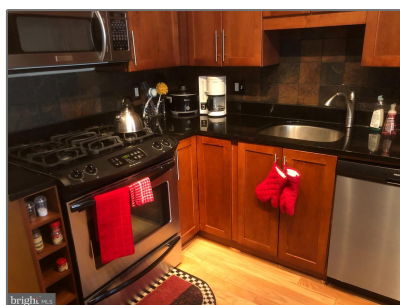

Residential Lease

980 Sqft - 7333 NEW HAMPSHIRE AVENUE 620,
TAKOMA PARK, MD 20912

Basic Details

Property Type: **Residential Lease**

Listing Type: **For Rent**

Price: **\$2,300**

Bedrooms: **1**

Bathrooms: **1**