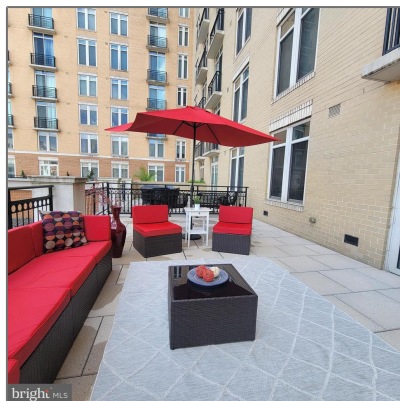

Residential

732 Sqft - 155 POTOMAC PSGE 234, NATIONAL HARBOR, MD 20745

Basic Details

Property Type:	Residential
Listing Type:	For Sale
Price:	\$339,000
Bedrooms:	1
Bathrooms:	1
Sqft:	732 Sqft
Year Built:	2008
Price Per SQFT:	\$463
Status:	Active