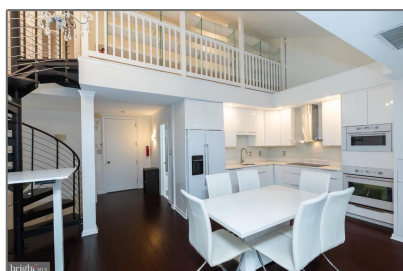

Residential Lease

983 Sqft - 3225 GRACE ST NW 218,
WASHINGTON, DC 20007

Basic [Details](#)

Property Type: **Residential Lease**

Listing Type: **For Rent**

Price: **\$4,250**

Bedrooms: **2**

Bathrooms: **2**