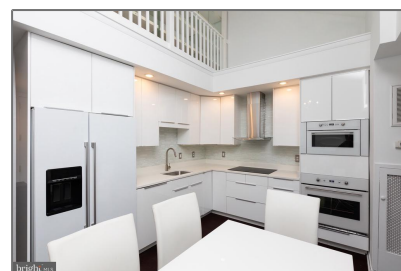

Residential Lease

983 Sqft - 3225 GRACE ST NW 218,
WASHINGTON, DC 20007

Basic [Details](#)

Property Type: **Residential Lease**

Listing Type: **For Rent**

Price: **\$4,250**

Bedrooms: **2**

Bathrooms: **2**