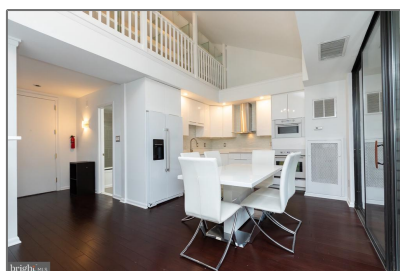

Residential Lease

983 Sqft - 3225 GRACE ST NW 218,
WASHINGTON, DC 20007

Basic [Details](#)

Property Type: **Residential Lease**

Listing Type: **For Rent**

Price: **\$4,250**

Bedrooms: **2**

Bathrooms: **2**