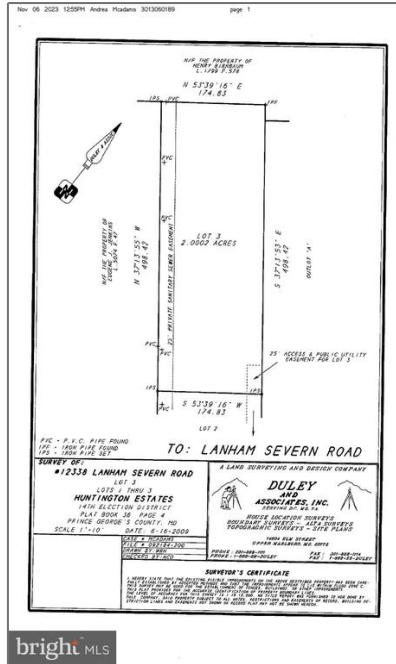

# Residential

3,956 Sqft - 12338 LANHAM SEVERN ROAD,  
BOWIE, MD 20720

## Basic Details

Property Type:	<b>Residential</b>
Listing Type:	<b>For Sale</b>
Price:	<b>\$1,100,000</b>
Bedrooms:	<b>5</b>
Bathrooms:	<b>4</b>
Sqft:	<b>3,956 Sqft</b>
Price Per SQFT:	<b>\$278</b>
Status:	<b>Active</b>