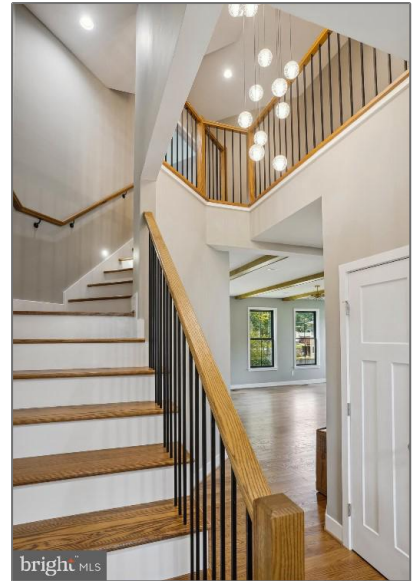

Residential

5,880 Sqft - 1010 COTTAGE STREET SW,
VIENNA, VA 22180

Basic [Details](#)

Property Type: **Residential**

Listing Type: **For Sale**

Price: **\$2,050,000**

Bedrooms: **5**

Bathrooms: **4**