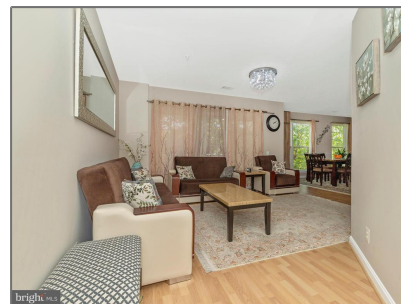

Residential

1,331 Sqft - 353 FALLSGROVE DRIVE 51,
ROCKVILLE, MD 20850

Basic Details

Property Type:	Residential
Listing Type:	For Sale
Price:	\$489,000
Bedrooms:	2
Bathrooms:	2
Sqft:	1,331 Sqft
Year Built:	2002
Price Per SQFT:	\$367
Status:	Active