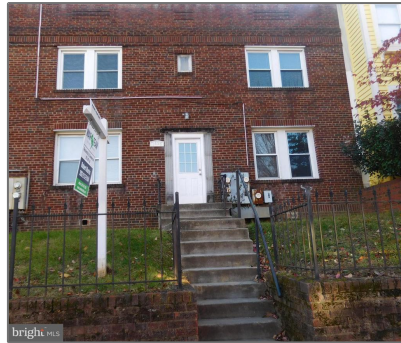

# Residential Lease

- 1625 CONSTITUTION AVENUE NE 4,  
WASHINGTON, DC 20002

## Basic Details

---

Property Type:	<b>Residential Lease</b>
Listing Type:	<b>For Rent</b>
Price:	<b>\$2,649</b>
Bedrooms:	<b>1</b>
Bathrooms:	<b>1</b>
Year Built:	<b>1940</b>
Status:	<b>Active</b>