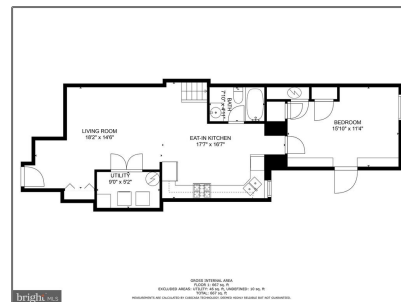

# Residential Lease

3,344 Sqft - 936 T STREET NW, WASHINGTON, DC 20001

## Basic Details

Property Type: **Residential Lease**

Listing Type: **For Rent**

Price: **\$3,000**

Bedrooms: **1**

Bathrooms: **1**

Sqft: **3,344 Sqft**

Year Built: **1895**