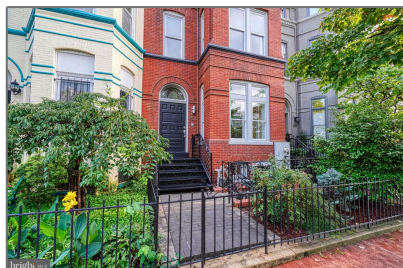

# Residential Lease

3,344 Sqft - 936 T STREET NW, WASHINGTON, DC 20001

## Basic Details

Property Type: **Residential Lease**

Listing Type: **For Rent**

Price: **\$3,000**

Bedrooms: **1**

Bathrooms: **1**

Sqft: **3,344 Sqft**

Year Built: **1895**