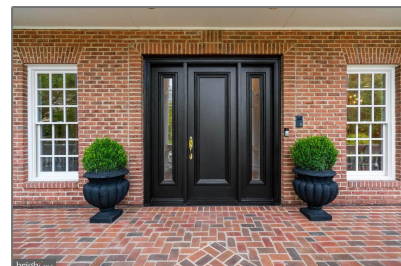

# Residential

10,864 Sqft - 1106 MILL RIDGE, MCLEAN, VA  
22102

## Basic [Details](#)

Property Type: **Residential**

Listing Type: **For Sale**

Price: **\$4,390,000**

Bedrooms: **9**

Bathrooms: **8**

Sqft: **10,864 Sqft**

Year Built: **1997**