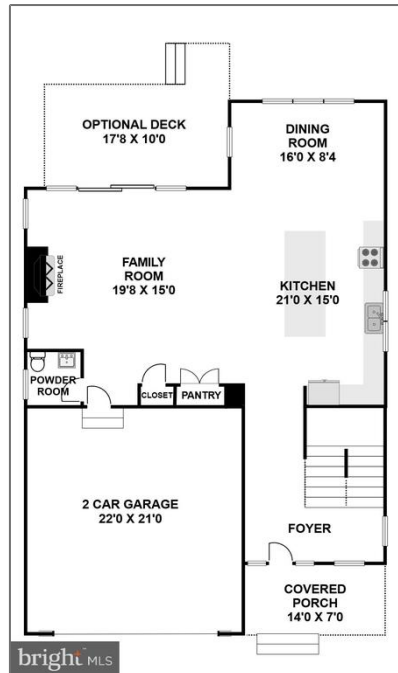

# Residential

3,550 Sqft - 9138 ETON ROAD, SILVER SPRING,  
MD 20901

## Basic Details

Property Type: **Residential**

Listing Type: **For Sale**

Price: **\$1,199,000**

Bedrooms: **5**

Bathrooms: **3**

Sqft: **3,550 Sqft**

Year Built: **2025**