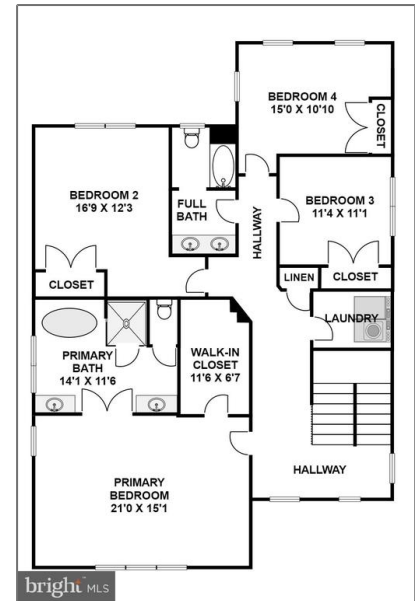

# Residential

3,550 Sqft - 9138 ETON ROAD, SILVER SPRING,  
MD 20901

## Basic Details

Property Type: **Residential**

Listing Type: **For Sale**

Price: **\$1,199,000**

Bedrooms: **5**

Bathrooms: **3**

Sqft: **3,550 Sqft**

Year Built: **2025**