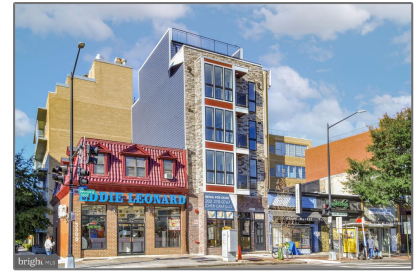

Residential Lease

500 Sqft - 3304 GEORGIA AVENUE NW 2,
WASHINGTON, DC 20010

Basic [Details](#)

Property Type: **Residential Lease**

Listing Type: **For Rent**

Price: **\$2,150**

Bedrooms: **1**

Bathrooms: **1**

Sqft: **500 Sqft**

Year Built: **1913**

Price Per SQFT: **\$4**

Status: **Active**

Agent [Info](#)

Amber Williams

(703) 944-3884

amber@sweethomesamerica.com
