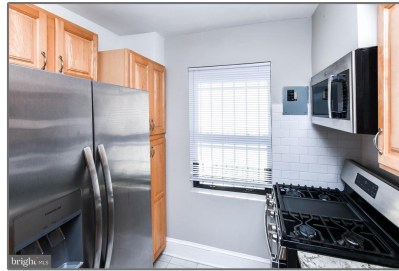

# Residential

1,664 Sqft - 5035 SHERIFF ROAD NE,  
WASHINGTON, DC 20019