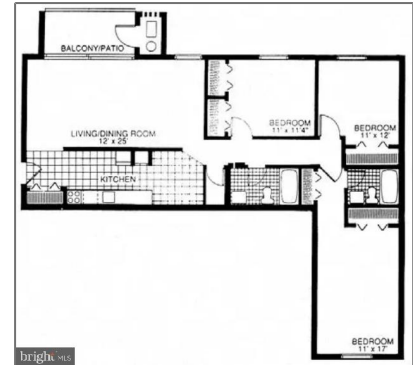

Residential Lease

1,260 Sqft - 8130 PRESCOTT DRIVE, VIENNA, VA
22180

Basic Details

Property Type: **Residential Lease**

Listing Type: **For Rent**

Price: **\$3,275**

Bedrooms: **3**

Bathrooms: **2**

Sqft: **1,260 Sqft**

Year Built: **1966**

Price Per SQFT: **\$3**

Status: **Active**

Agent Info

Amber Williams

📞 (703) 944-3884

✉️ amber@sweethomesamerica.com