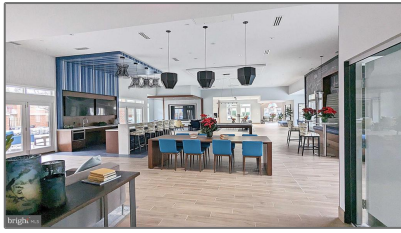

Residential Lease

1,260 Sqft - 8130 PRESCOTT DRIVE, VIENNA, VA
22180

Basic Details

Property Type: **Residential Lease**

Listing Type: **For Rent**

Price: **$3,275**

Bedrooms: **3**

Bathrooms: **2**

Sqft: **1,260 Sqft**

Year Built: **1966**

Price Per SQFT: **$3**

Status: **Active**